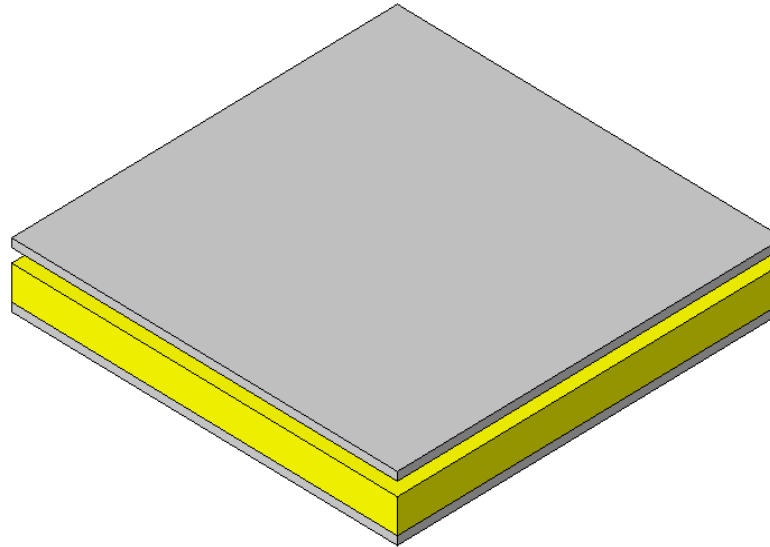

SOUND REDUCTION SYSTEMS LIMITED SOUNDBLOCKER – ENTERTAINMENT RANGE

Family Types

Name: SOUNDBLOCKER Entertainment Range

Parameter	Value
Dimensions	
Thickness	75mm (12.5mm Attenuating layer x 50mm Maxi Slab layer x 12.5mm Attenuating layer)
Weight	19Kg/m ²
Size	600x600mm (nominal), 1200x600mm (nominal) (Bespoke sizes to suit/fit almost any grid can also be manufactured)
Fire Protection	
Fire Properties	Fire propagation BS 476:Part 6: 1989 Class 0
Surface Spread of Flame	BS 476:Part 7: 1977 Class 1
General	
Benefits	Provides very high levels of acoustic insulation. Reduces extreme noise break out through suspended ceilings. Ideal for nightclubs.
Product Page Link	https://www.soundreduction.co.uk/content/files/a5_soundblocker_1.pdf
Other	
Acoustic Data	Rw(db) = 33 Dnc,w(db) = 53 (estimated)
Identity Data	
Manufacturer	SOUND REDUCTION SYSTEMS LIMITED
Address	Adam Street, off Lever Street, Bolton, BL3 2AP
Tel No.	+44 (0) 1204 380074
Fax No.	+44 (0) 1204 380957
URL	www.soundreduction.co.uk
Email	info@soundreduction.co.uk
Model	
Description	
Assembly Code	C3030210
Cost	
Keynote	
Type Comments	
Type Image	